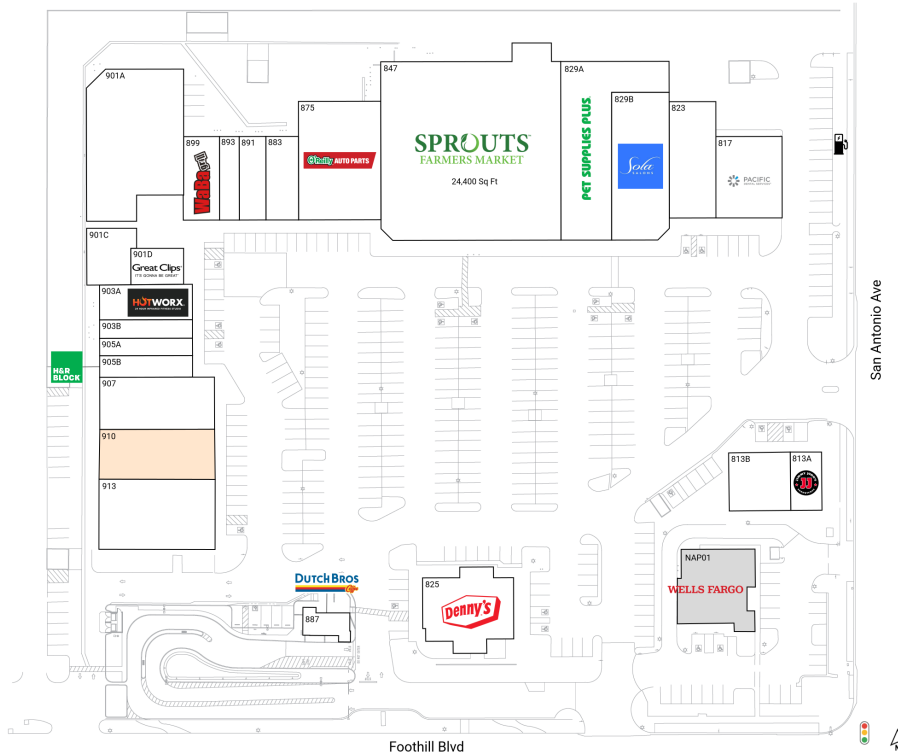

# Upland Town Square

847 W Foothill Blvd | Upland, CA 91786

San Bernardino County | Riverside-San Bernardino-Ontario, CA | 104,193 Sq Ft

34.1080, -117.6621

## Available Spaces

910 4,103 Sq Ft

## Current Tenants Space size listed in square feet

813A	Jimmy John's	1,334
813B	Mayweather Boxing + Fitness	2,667
817	Pacific Dental Services	3,990
823	Pet Care Center	4,000
825	Denny's	4,458
829A	Pet Supplies Plus	7,993
829B	Sola Salon Studios	6,248
847	Sprouts Farmers Market	24,400
875	O'Reilly Auto Parts	7,000
883	Mindful Space Yoga & Meditation	2,030
887	Dutch Bros Coffee	950
891	The Taco Man	1,680
893	Riceberry Thai Kitchen	1,202
899	WaBa Grill	2,088
901A	Liquorama	9,800
901C	Red Dragon Karate	1,939
901D	Great Clips	1,411
903A	HOTWORX	2,400
903B	Secret Sauce	1,200
905A	Mimi Nail & Spa	1,320
905B	H&R Block	1,480
907	Red Devil Pizza	4,500
913	Pet Service Solutions	6,000
NAP01	Wells Fargo	0

This site plan is for illustrative and information purposes only, showing the general layout of the shopping center; and is not a legal survey. Brixmor makes no representation or warranty that the shopping center is exactly as depicted as site conditions and tenant mix are subject to change over time.